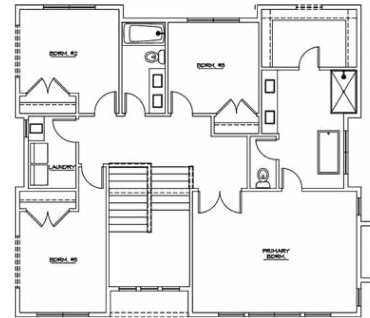

# KIMBERLEE PARK LUXURY HOMES

*12 luxury homesites - starting from the high \$1 million*

KIMBERLEE PARK | BELLEVUE, WA | [YOURLIFEATKIMBERLEEPARK.COM](http://YOURLIFEATKIMBERLEEPARK.COM)

LOWER

MAIN

UPPER

**Plan 3321 B**