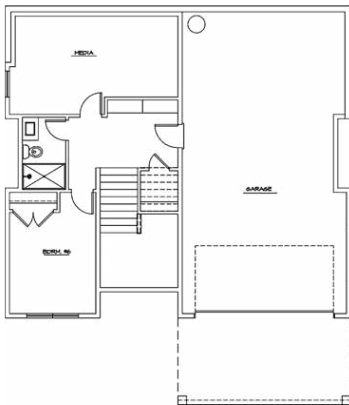

# KIMBERLEE PARK LUXURY HOMES

*12 luxury homesites - starting from the high \$1 million*

KIMBERLEE PARK | BELLEVUE, WA | [YOURLIFEATKIMBERLEEPARK.COM](http://YOURLIFEATKIMBERLEEPARK.COM)

LOWER

MAIN

UPPER

**Plan 3321 B**