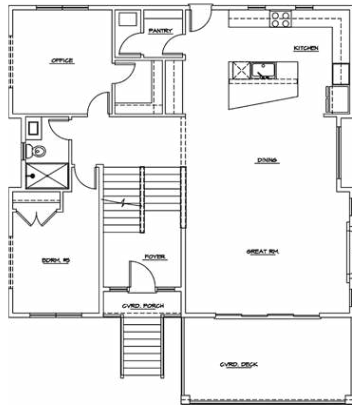

# KIMBERLEE PARK LUXURY HOMES

*12 luxury homesites - starting from the high \$1 million*

KIMBERLEE PARK | BELLEVUE, WA | [YOURLIFEATKIMBERLEEPARK.COM](http://YOURLIFEATKIMBERLEEPARK.COM)

LOWER

MAIN

UPPER

**Plan 3321 B**