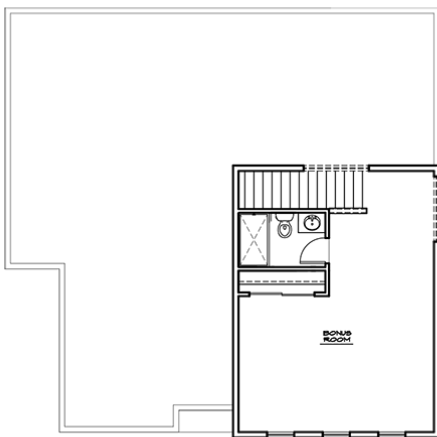

Victoria Heights

New homes in Mill Creek, Washington. Anticipated from the \$900's

Floor Plan
2910 C

kjell@windermere.com | 206.795.7738

raykolt@windermere.com | 253.740.6774 |