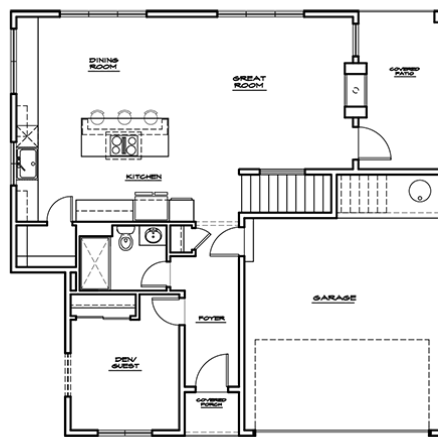

Victoria Heights

New homes in Mill Creek, Washington. Anticipated from the \$900's

Floor Plan
2910 C

kjell@windermere.com | 206.795.7738

raykolt@windermere.com | 253.740.6774 |