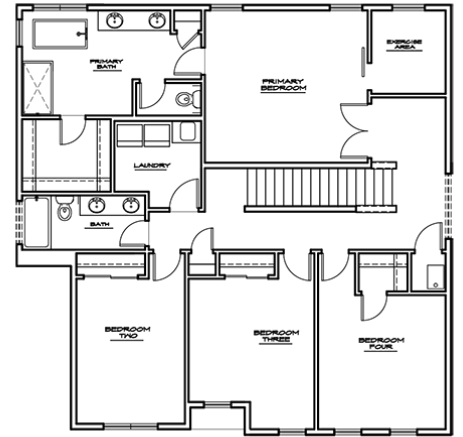

Victoria Heights

New homes in Mill Creek, Washington. Anticipated from the \$900's

Floor Plan
2910 C

kjell@windermere.com | 206.795.7738

raykolt@windermere.com | 253.740.6774 |