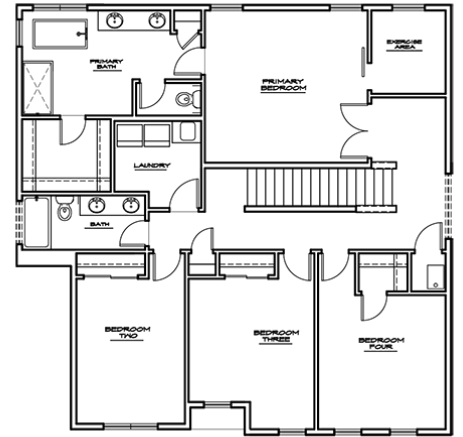

Victoria Heights

New homes in Mill Creek, Washington. Anticipated from the \$900's

Floor Plan
2910 B

kjell@windermere.com | 206.795.7738

raykolt@windermere.com | 253.740.6774 |