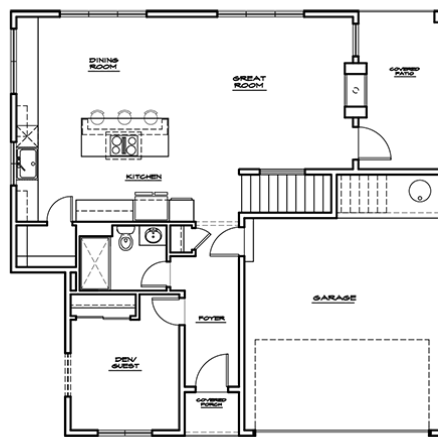

Victoria Heights

New homes in Mill Creek, Washington. Anticipated from the \$900's

Floor Plan
2910 B

kjell@windermere.com | 206.795.7738

raykolt@windermere.com | 253.740.6774 |