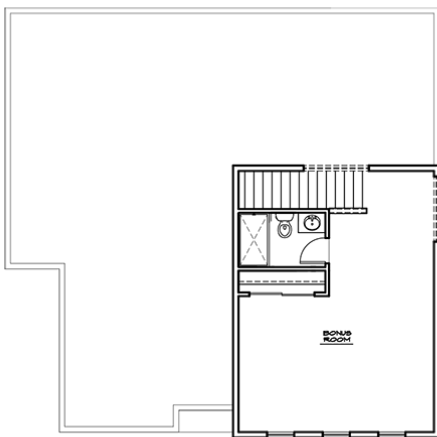

Victoria Heights

New homes in Mill Creek, Washington. Anticipated from the \$900's

Floor Plan
2910 B

kjell@windermere.com | 206.795.7738

raykolt@windermere.com | 253.740.6774 |