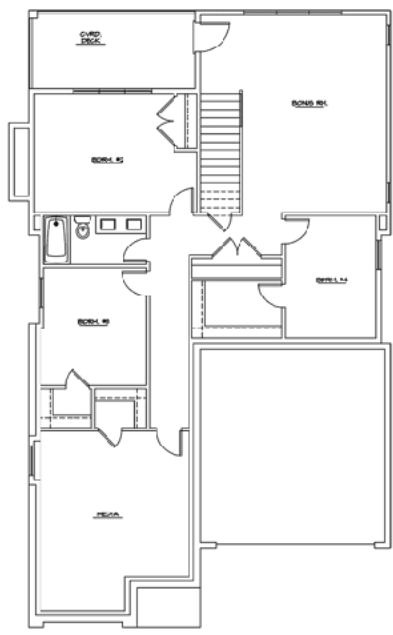

KIMBERLEE PARK LUXURY HOMES

12 luxury homesites - starting from the high \$1million

KIMBERLEE PARK | BELLEVUE, WA | YOURLIFEATKIMBERLEEPARK.COM

LOWER

MAIN

Plan 3106 A

kjell@windermere.com | 206.795.7738

raykolt@windermere.com | 253.740.6774 |