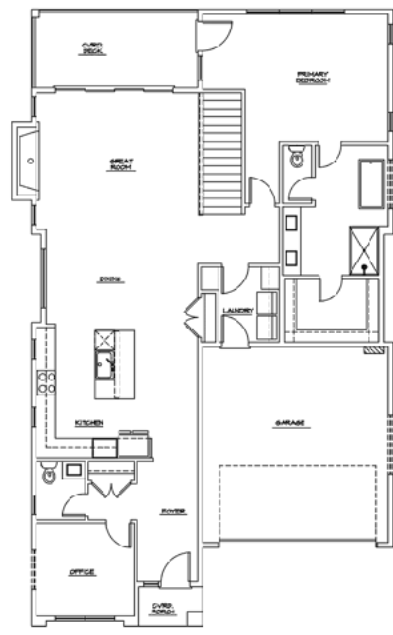

KIMBERLEE PARK LUXURY HOMES

12 luxury homesites - starting from the high \$1million

KIMBERLEE PARK | BELLEVUE, WA | YOURLIFEATKIMBERLEEPARK.COM

LOWER

MAIN

Plan 3106 A

kjell@windermere.com | 206.795.7738

raykolt@windermere.com | 253.740.6774 |