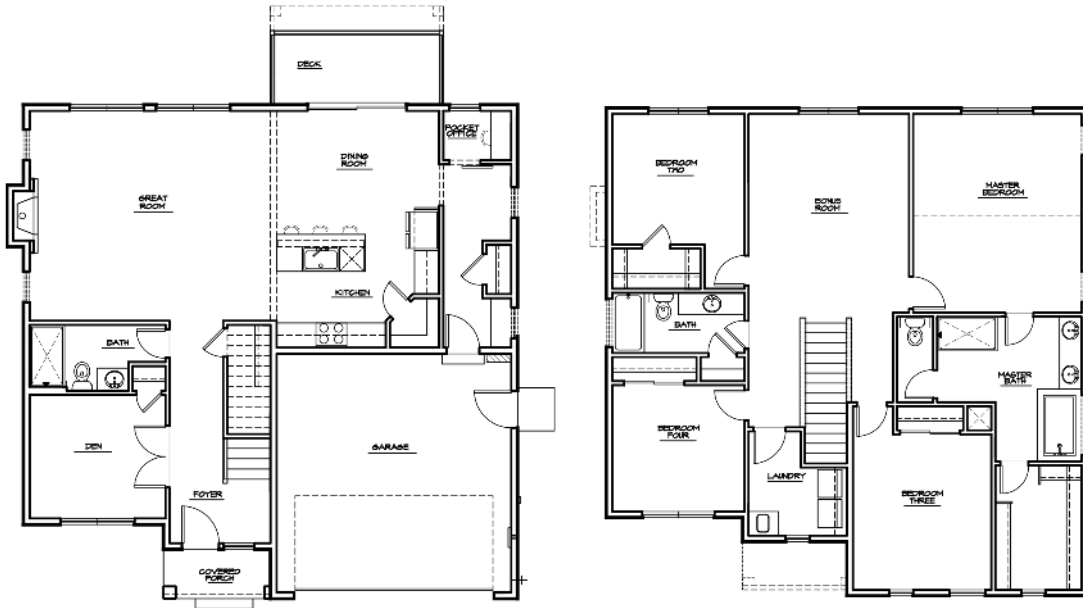

WILDRIDGE

EST. 2020

YourLifeAtWildRidge.com | Mt.Vernon, WA

Plan 2576 A

Dave Prutzman | samishbay@gmail.com | 425-308-9397 | YourLifeAtWildRidge.com |

MTTHomesNW.com | © MTT Family of Companies, Inc.