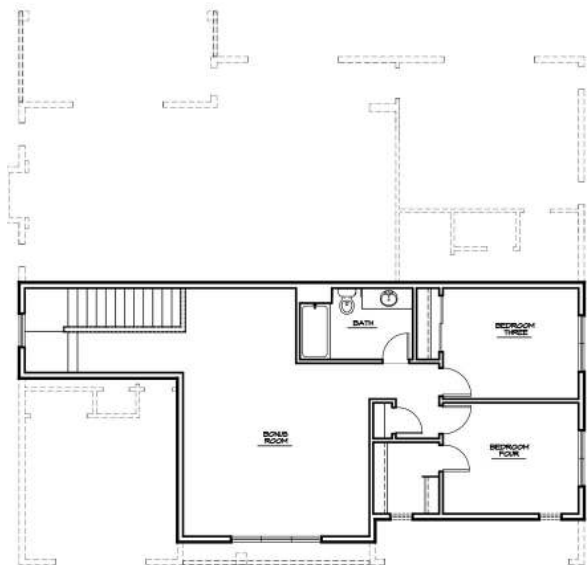

WILDRIDGE

EST. 2020

YourLifeAtWildRidge.com | Mt.Vernon, WA

Plan 2564 A

Dave Prutzman | samishbay@gmail.com | 425-308-9397 | YourLifeAtWildRidge.com |

MTTHomesNW.com | © MTT Family of Companies, Inc.