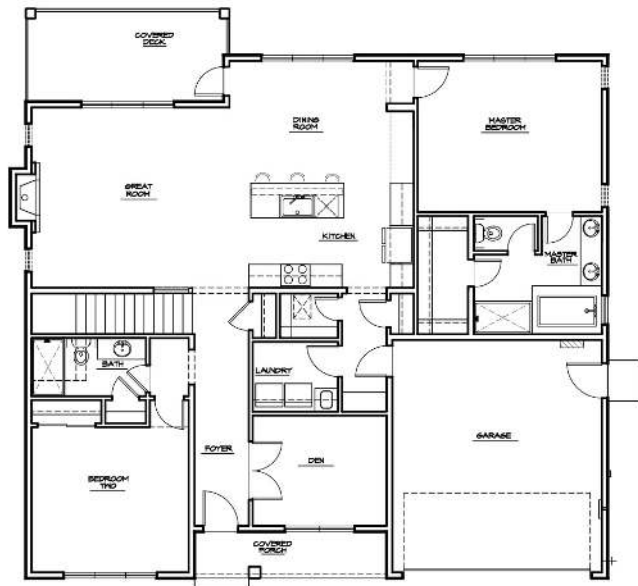

WILDRIDGE

EST. 2020

YourLifeAtWildRidge.com | Mt.Vernon, WA

Plan 2564 A

Dave Prutzman | samishbay@gmail.com | 425-308-9397 | YourLifeAtWildRidge.com |

MTTHomesNW.com | © MTT Family of Companies, Inc.